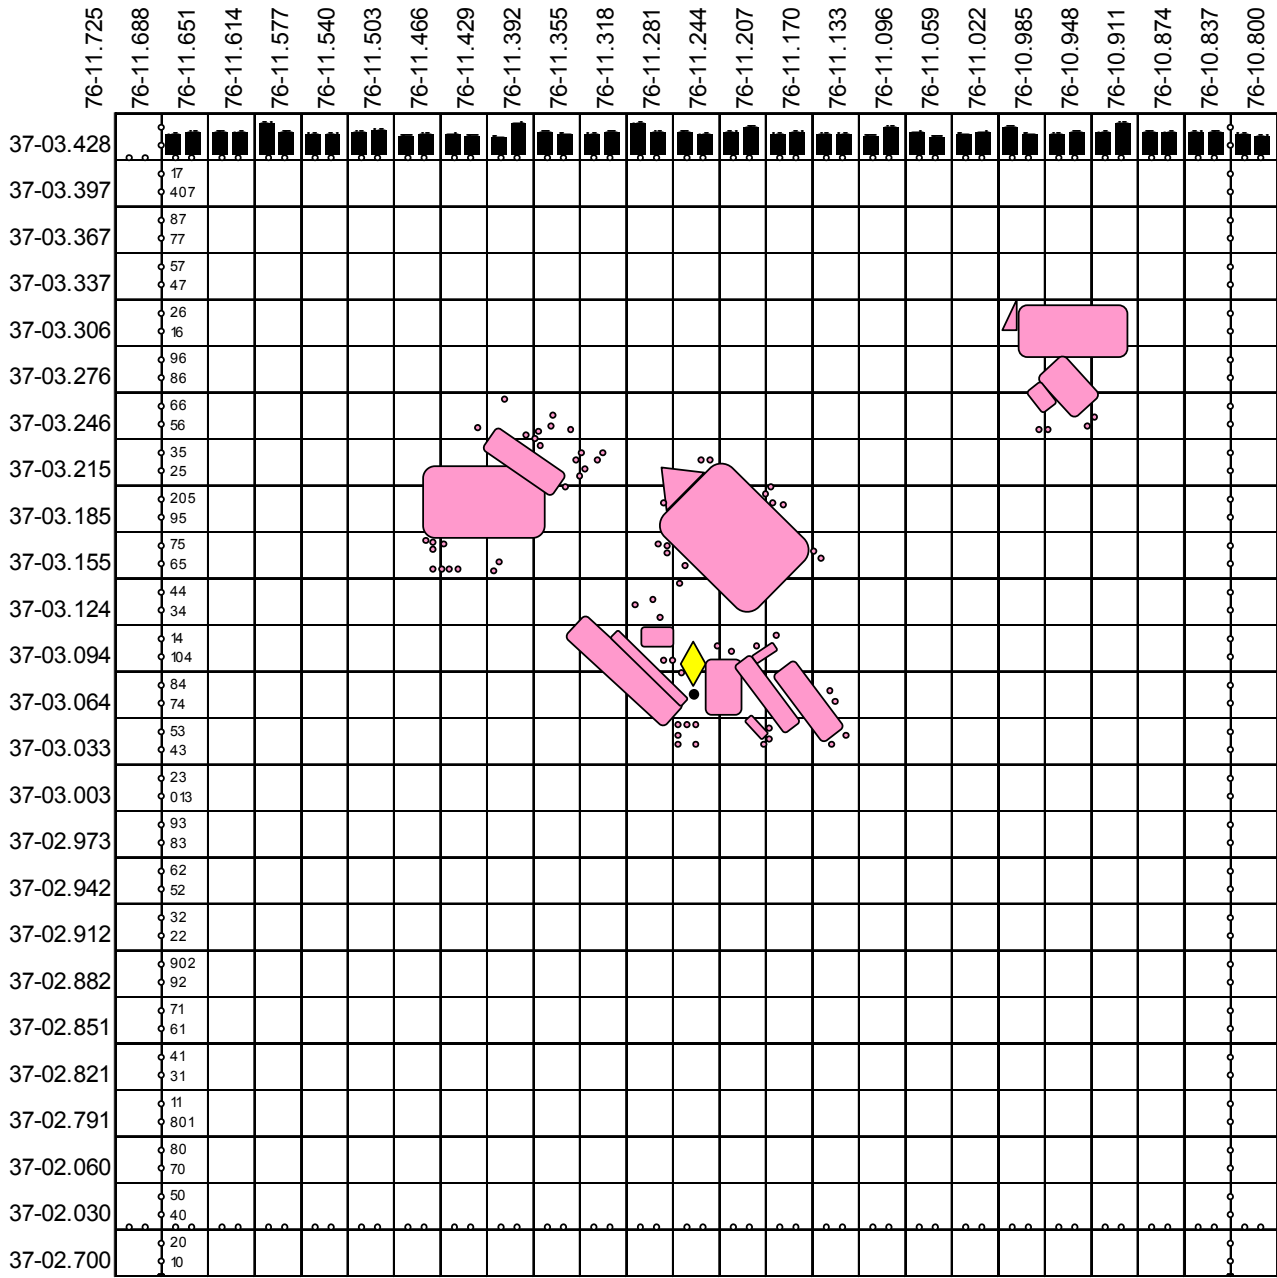

# BLUEFISH ROCK REEF

- Buoy
- Pipe

**Bluefish Rock Artificial Reef 01/07/09**  
 Grid approximately 200 ft. centers  
 Authorized clearance 15 Ft MLW